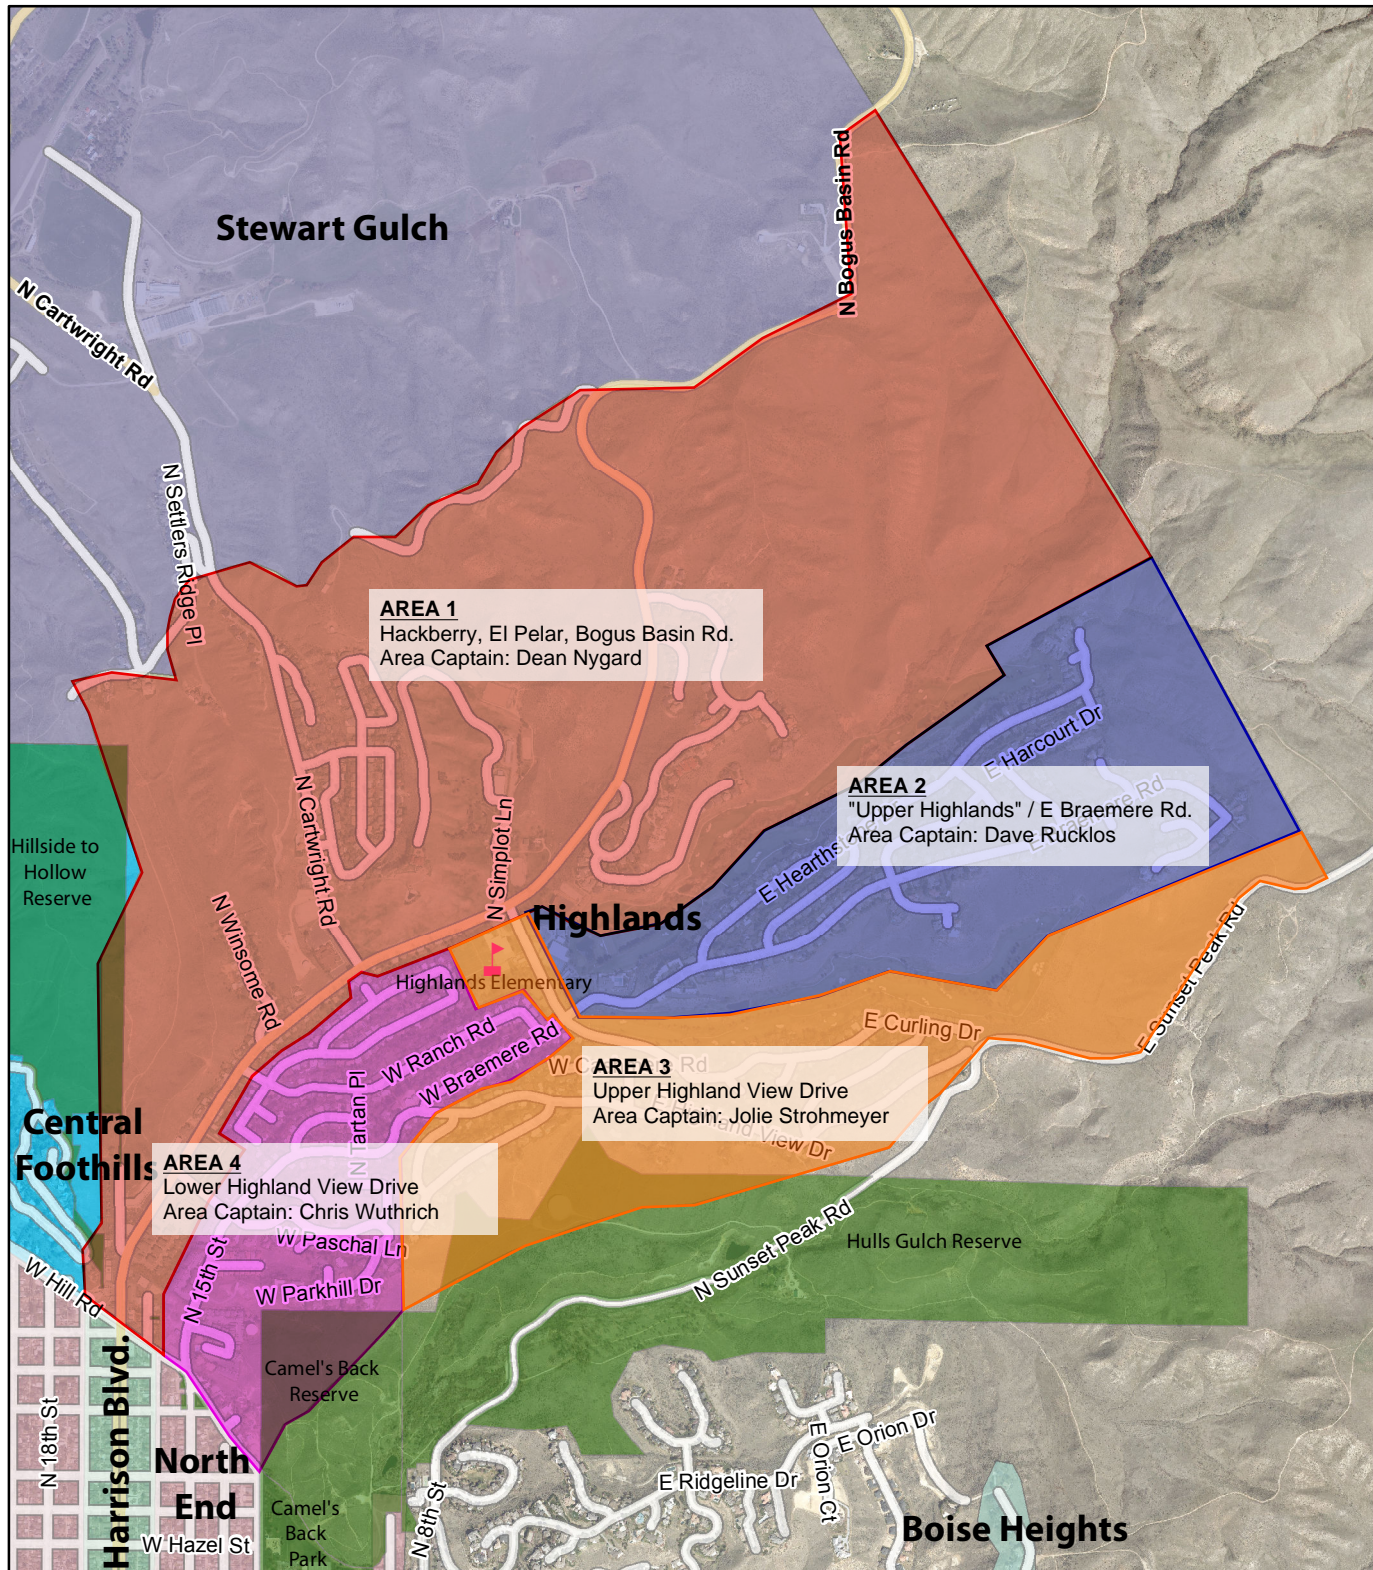

# City of Boise Registered Neighborhood Associations Highlands

## Legend

-  Schools
-  Parks
-  Highlands Neighborhood Association
-  Boise Area of Impact Outline

Created by the Comprehensive Planning Division  
 City of Boise PDS  
 January 13, 2014  
 N:\Workspaces\PDS\LongRange\Projects\Neighborhood\_Plans\Neighborhood Plan Map Template